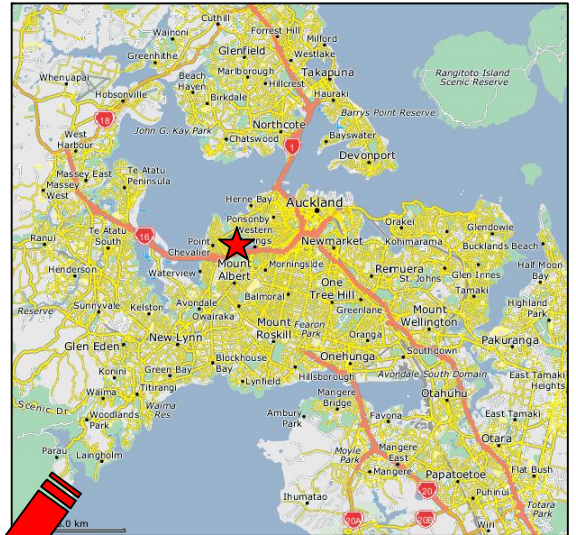

The NEW ZEALAND CARNIVOROUS PLANT Society

Where to locate the NZCPS.....

The NZCPS meets on the third Sunday of selected months at the Auckland Horticultural Centre, 990 Great North Road, Western Springs, Auckland, New Zealand.

Regular meetings start at 2:00PM with the doors generally open from 1:45PM. Most meetings finish around 4:00PM.

The AHC Building is easy to locate and can be found on the southern side of Great North Rd and is directly opposite Motions Rd (the road to Auckland Zoo). There is ample car parking available.

If traveling by car, take either the St Lukes off-ramp or the Waterview off-ramp from the North-Western Motorway (SH16).

There is excellent public transport, with frequent buses traveling Great North Road to and from the CBD.

For fieldtrips, we generally meet at the AHC for carpooling, or at another prearranged venue.

AHC