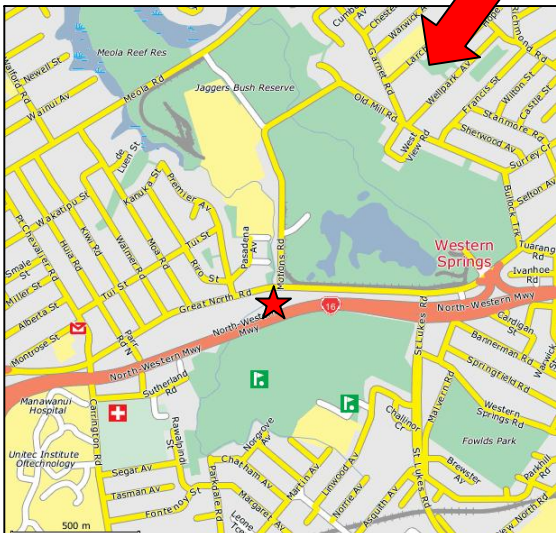

The NEW ZEALAND CARNIVOROUS PLANT Society

Where to locate the NZCPS.....

The NZCPS meets on the third Sunday of selected months at the Auckland Horticultural Centre, 990 Great North Road, Western Springs, Auckland, New Zealand.

Regular meetings start at 2:00PM with the doors generally open from 1:45PM. Most meetings finish around 4:00PM.

The AHC Building is easy to locate and can be found on the southern side of Great North Rd and is directly opposite Motions Rd (the road to Auckland Zoo). There is ample car parking available.

If traveling by car, take either the St Lukes off-ramp or the Waterview off-ramp from the North-Western Motorway (SH16).

There is excellent public transport, with frequent buses traveling Great North Road to and from the CBD.

For fieldtrips, we generally meet at the AHC for carpooling, or at another prearranged venue.

AHC